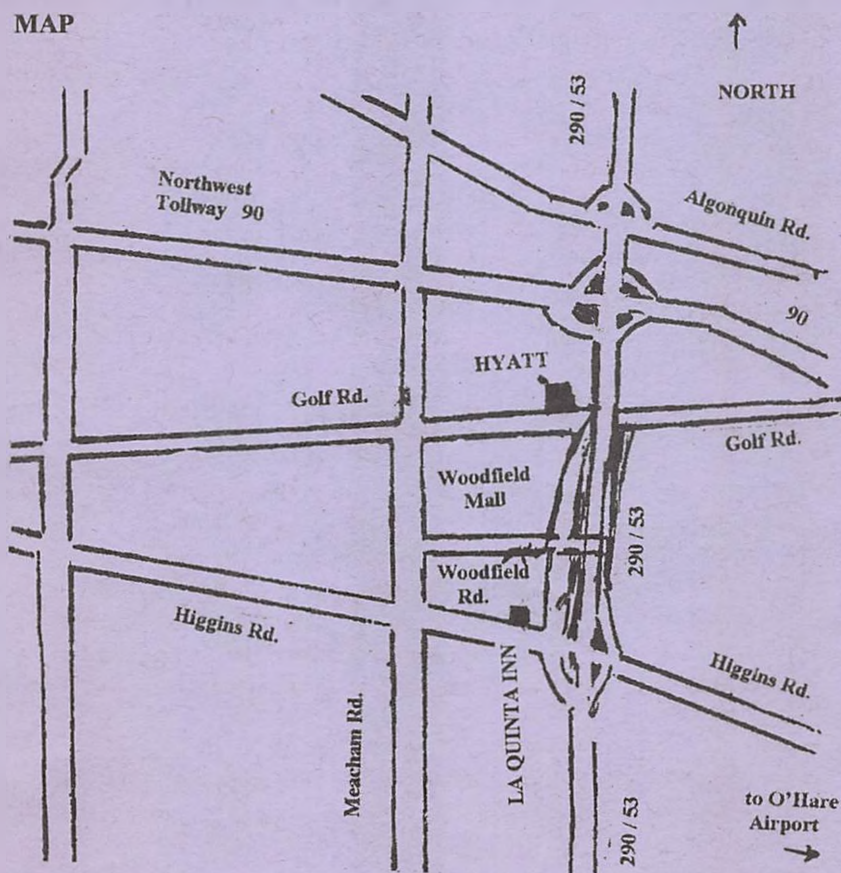

DIRECTIONS TO THE HOTEL BY CAR:

The Hotel is located at 1800 East Golf Road, Schaumburg, Illinois. It is across the street from Woodfield Mall. It is a few blocks off of Interstate 290/53 (the Eisenhower Expressway).

From south of Chicago - take I-294 (the Illinois Tollway) to the Eisenhower Expressway West Exit. Take the Eisenhower west (it combines with I-53) to the Higgins Rd/Woodfield Mall Exit. Continue on the exit road to the end. This is Golf Road. Turn left. The hotel is about two blocks, on the right hand side of the road.

From north of Chicago - take the Northwest Tollway (I-90) to the Eisenhower Expressway (I-290/53). Take the southbound exit. Get off at the Woodfield Mall/Higgins Rd Exit (which comes up almost immediately). Follow the access road to Woodfield Rd. Turn left (going beneath the highway). Turn left again and follow the access road to the end. You will be at Golf Road. Turn left and the hotel is two blocks on the right side.

MAP